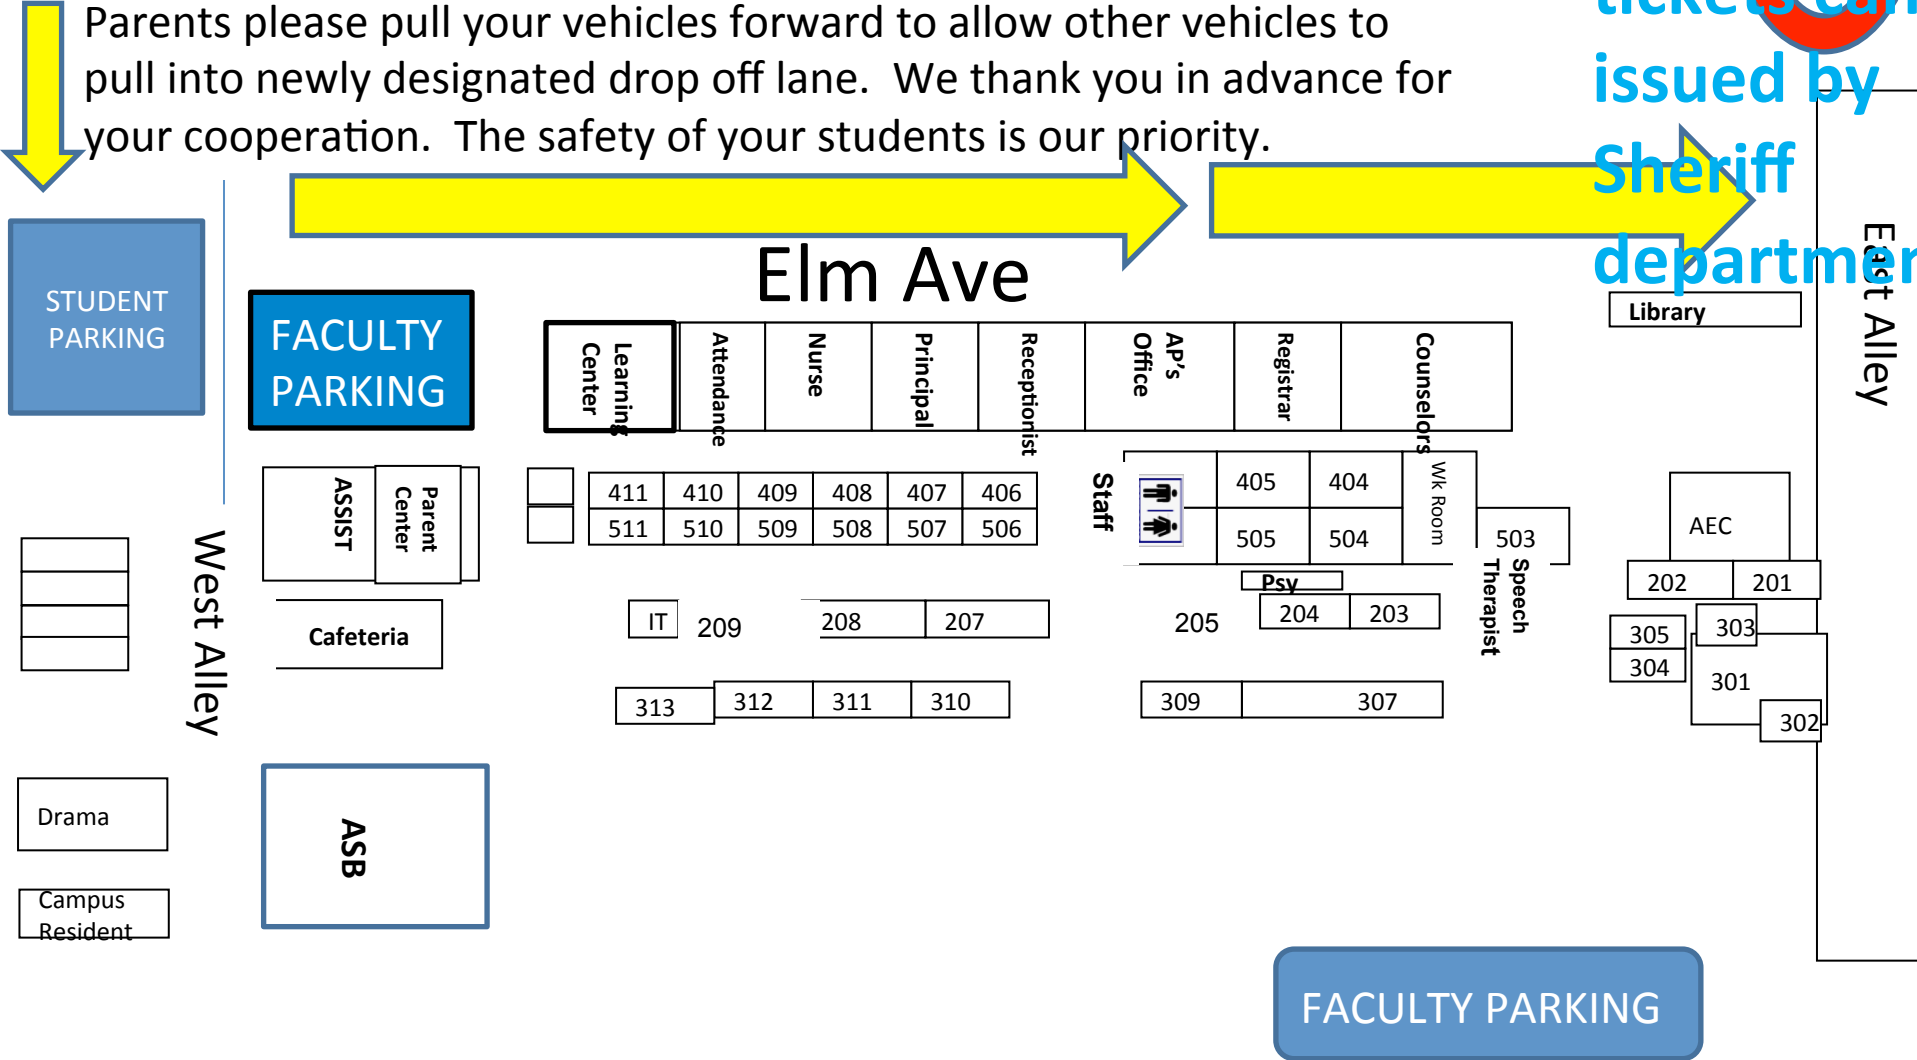

DO NOT drop off students in the middle of ongoing TRAFFIC, students Must use labeled crosswalks.

Parents please pull your vehicles forward to allow other vehicles to pull into newly designated drop off lane. We thank you in advance for your cooperation. The safety of your students is our priority.

NO U TURN
At any time
tickets can
issued by
Sheriff
department

FACULTY PARKING